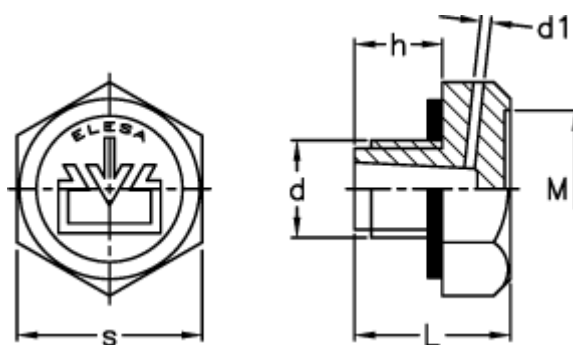

Article number: 2311058685

Description: E+G Oil fill plug, w/breather hole
TCDF.1 1/4, black

Measures

d	= G 1 1/4
d1	= 2
h	= 14
L	= 24
M	= 38.0
s	= 46
Tightening torque N m = 15 til 18	